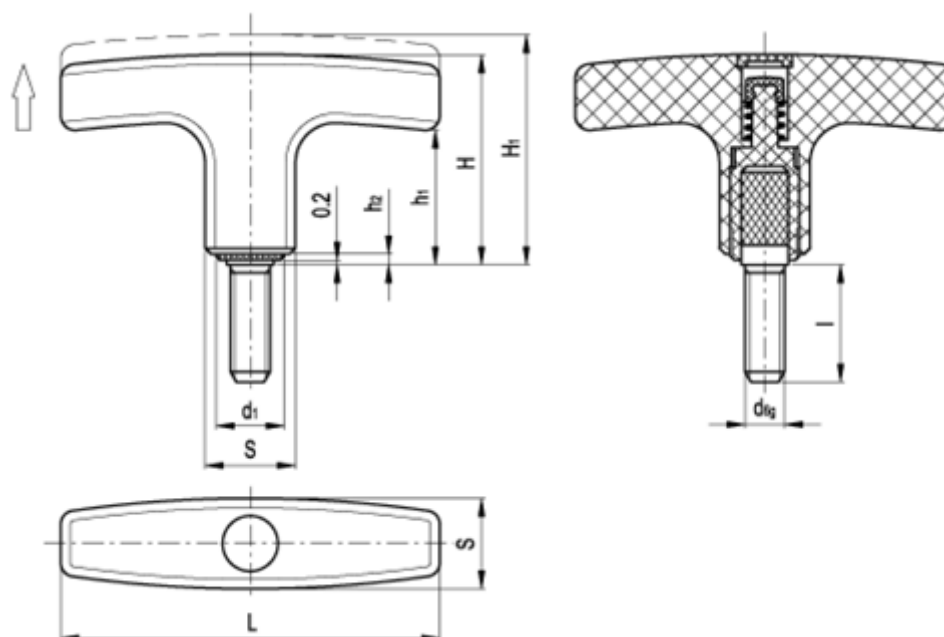

Article number: 2304032772

Description: E+G Adjustable T-Handle
L.652-X/80 p-M8x25

Measures

d1	= 15	S	= 20x20
d 6H	= M8	Tooth number	= 20
H	= 42		
h1	= 27		
H1	= 46		
h2	= 1		
l	= 25		
L	= 80		